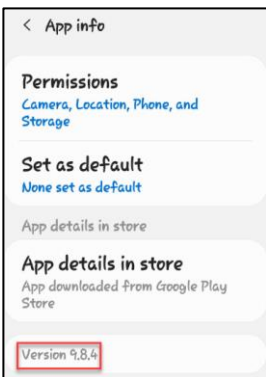

Mobile Apps All

Maintain App Updates on Android

Check and update app version on an Android.

Check App Version

1. Tap **Settings** > Tap **Apps**.

2. Tap app to view version.

Update App

To update an app to the newest version: