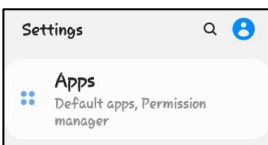

Mobile Apps All

Maintain App Updates on Android

Check and update app version on an Android.

Check App Version

1. Tap **Settings** > Tap **Apps**.

2. Tap app to view version.

Update App

To update an app to the newest version: