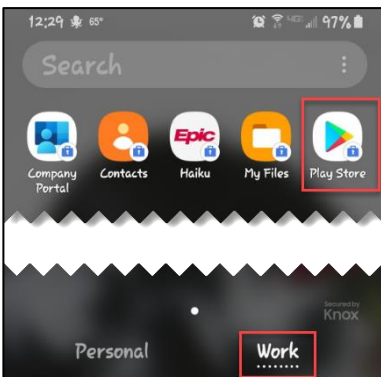

Update App

To update an app to the newest version:

1. Open **Play Store**.