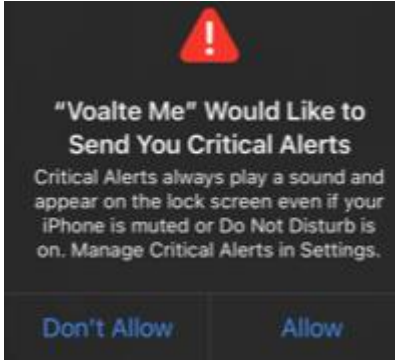

FOR MORE INFORMATION CONTACT:

- [Health System Help Desk](#) | HITS_ServiceDesk@kumc.edu | Phone 913-945-9999