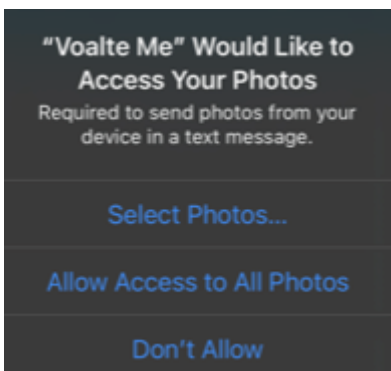

Install Voalte Me

1. Launch Comp Portal on your device.

To comply with hospital policies and ensure patient safety, Microsoft Intune (Comp Portal) is required on your personal device prior to installing this hospital app. If your device is lost or stolen, hospital apps can be removed. For instructions on installing Intune, please refer to [Intune Install](#) tip sheet.

2. Click **View All Apps**.
3. Select **Voalte Me** and **Install** (this may take a few minutes).
4. Tap **Install**.

Note: If install seems slow, swipe screen down to refresh. It will say downloading or pending, but it should be downloaded, and you can continue the install process.

5. Open **Voalte Me** app.
6. **Allow** Voalte Me access to photos, notifications, and critical alerts.