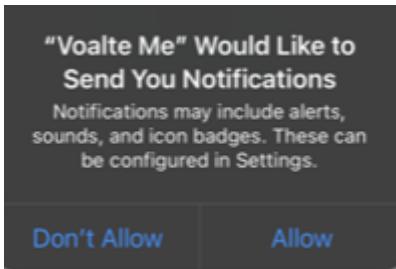

FOR MORE INFORMATION CONTACT:

- [Health System Help Desk](#) | HITS_ServiceDesk@kumc.edu | Phone 913-945-9999